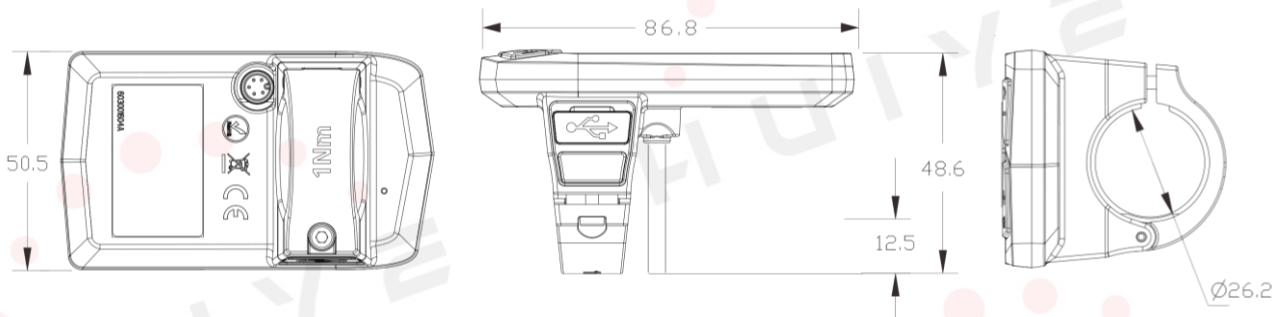

IPX7 Waterproof

Bluetooth Unlock

UART/CAN communication protocol

Tempered Glass

26K True Color Display

Projected Navigation

Animated UI

Notes: Mapbox pay for use.

## General Parameters

Dimensions	Length*Width*Height	86.8*50.5*12.5 (mm)
	Screen Size	2.4"
	Handlebar Adaption	22.2/25.4 (mm)
Screen	Type	IPS
	Color	RGB
	Image Resolution	320*240PX
Connector	Type	M5 Waterproof Connector
	Length	20 cm
General Feature	Voltage	12V/32V/48V/60V
	Working Temperature	-20 °C - +70 °C
	Waterproof Grade	IPX7
	Weight	67g
Other Feature	Communication Protocol	UART/CAN
	Bluetooth	4.0 + BLE
	Type-C interface	Support
Certification	RoHS/CE/FCC	Support Customization