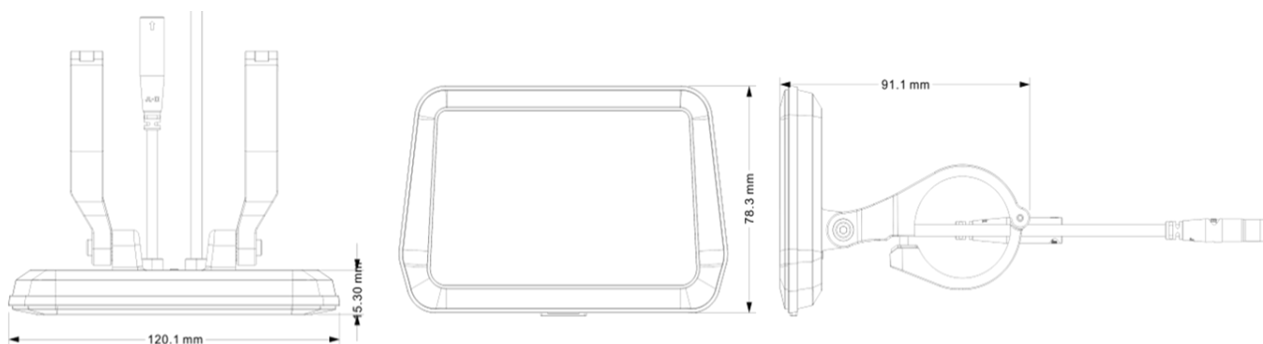

Tempered Glass

Multiple languages and themes

Projected Navigation

Animated UI

BM02

V.2022.09

General Parameters

Dimensions	Length*Width*Height	120.1*78.3*15.3 (mm)
	Screen Dimensions	3.5"
	Handlebar Adaption	22.2/25.4/31.8 (mm)
Screen	Type	IPS
	Color	RGB
	Resolution	480*320px
Connector	Type	M5 Waterproof Connector
	Length	20 cm
General Feature	Voltage	12V/32V/48V/60V
	Working Temperature	-20 °C - +70 °C
	Waterproof Grade	IP67
	Weight	150g (Control Console + Bike Computer)
	Communication Protocol	UART/CAN
Other Feature	Bluetooth	4.0 + BLE
	Type-C interface	Support
	Light Sensor	Optional
Certification	CE / RoHS / REACH	Support Customization