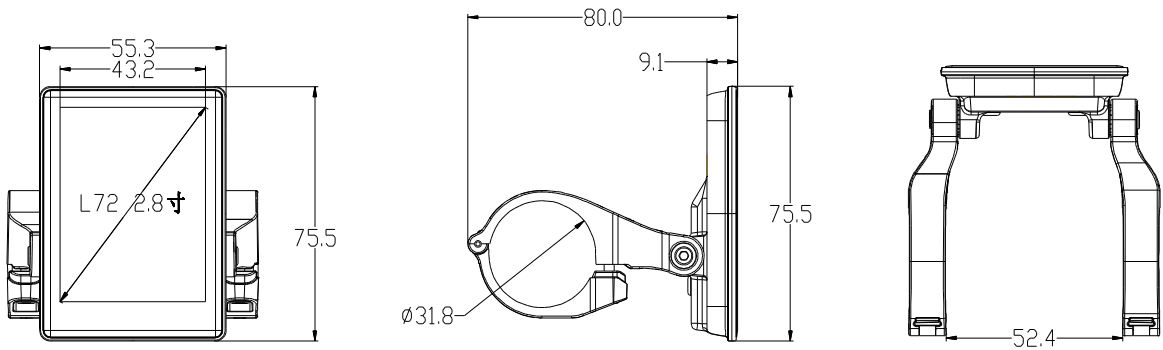

Projected Navigation

General Parameters

Dimensions	Length*Width*Height	75.5 * 55.3 * 80 (mm)
	Screen Dimensions	2.8"
	Handlebar Adaption	22.2 / 25.4 / 31.8 (mm)
Screen	Type	TFT
	Color	RGB
	Resolution	320 * 240
Connector	Type	M5 Waterproof Connector
	Length	20 cm
Basic Feature	Voltage	12V/32V/48V
	Working temperature	-20 °C - +50 °C
	Waterproof Grade	IP67
	Weight	100g (Control Console +Bike Computer)
	Protocols	UART
Additional Feature	Bluetooth	4.0 + BLE
	Photo Sensor	Optional
Certifications	CE / ROHS / REECH	Support Customization