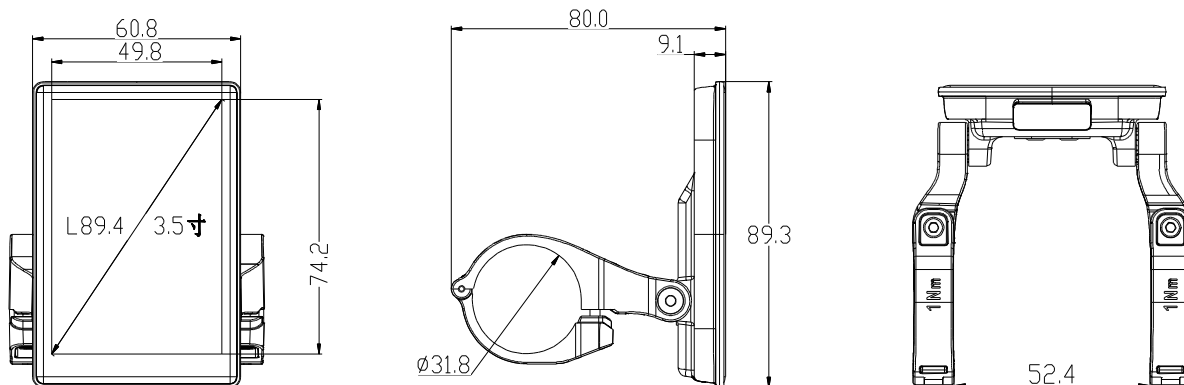

2.5D Gorilla Glass

26K True Color Display

Projected Navigation

Animated UI

B04

V.2022.09

General Parameters

Dimensions	Length*width*height	89.3 * 60.8 * 80 (mm)
	Screen Dimensions	3.5"
	Handlebar Adaption	22.2 / 25.4 / 31.8 (mm)
Screen	Type	IPS
	Color	RGB
	Resolution	320 * 480
Connector	Type	M5 Waterproof Connector
	Length	20 cm
General Feature	Voltage	12V/32V/48V/60V
	Working temperature	-20 °C - +70 °C
	Waterproof Grade	IP67
	Weight	115g (Control Console + Bike Computer)
	Protocols	UART/CAN
Other Feature	Bluetooth	4.0 + BLE
	Type-C interface	Support
	Light Sensor	Optional
Certification	CE / ROHS / REACH	Support Customization